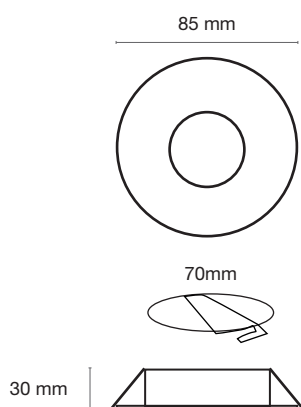

Cleo

Empotrables / Recessed light

Technoled

REF. 10285

Acabado / Finish Blanco / White

Nadia White

Aplique / Wall lamp

Decoded

Ref. 10412N

WATTS 10W LUMENS 900lm

LUZ / LIGHT 4000K

ACABADO / FINISH Blanco / White

Soporte para pared; madera; espejo

Nadia

Aplique / Wall lamp

Estrecho aplique cromado construido con tres tipos de sujeciones. Posibilidad de aplicar directamente a pared o sobre espejo.

Narrow chrome-plated luminaire built with three types of fasteners. Possibility to apply directly to wall or mirror.

Ref. 10252	LUMENS 945lm	LUZ / LIGHT 6000K
Ref. 10252N	LUMENS 900lm	LUZ / LIGHT 4000K
Ref. 10252C	LUMENS 850lm	LUZ / LIGHT 3000K
WATTS 10W		
ACABADO / FINISH Cromo / Chrome		